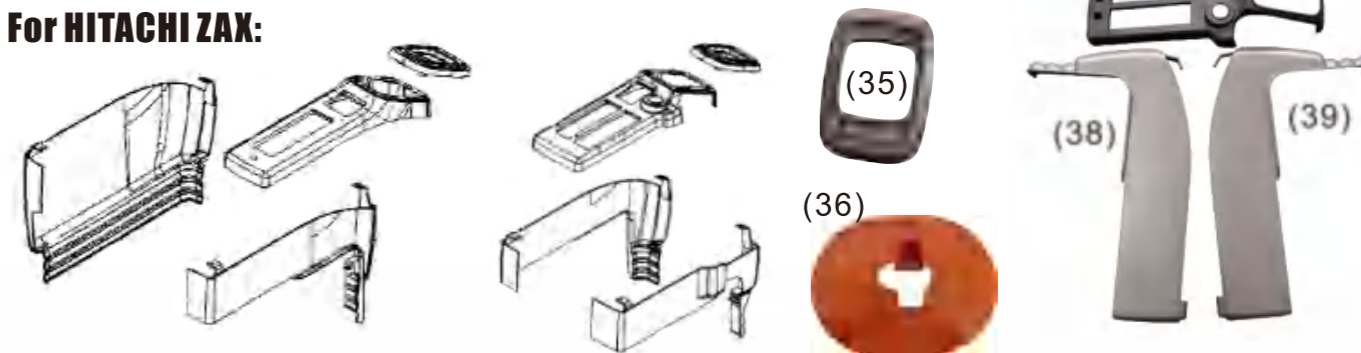

For HITACHI ZAX: