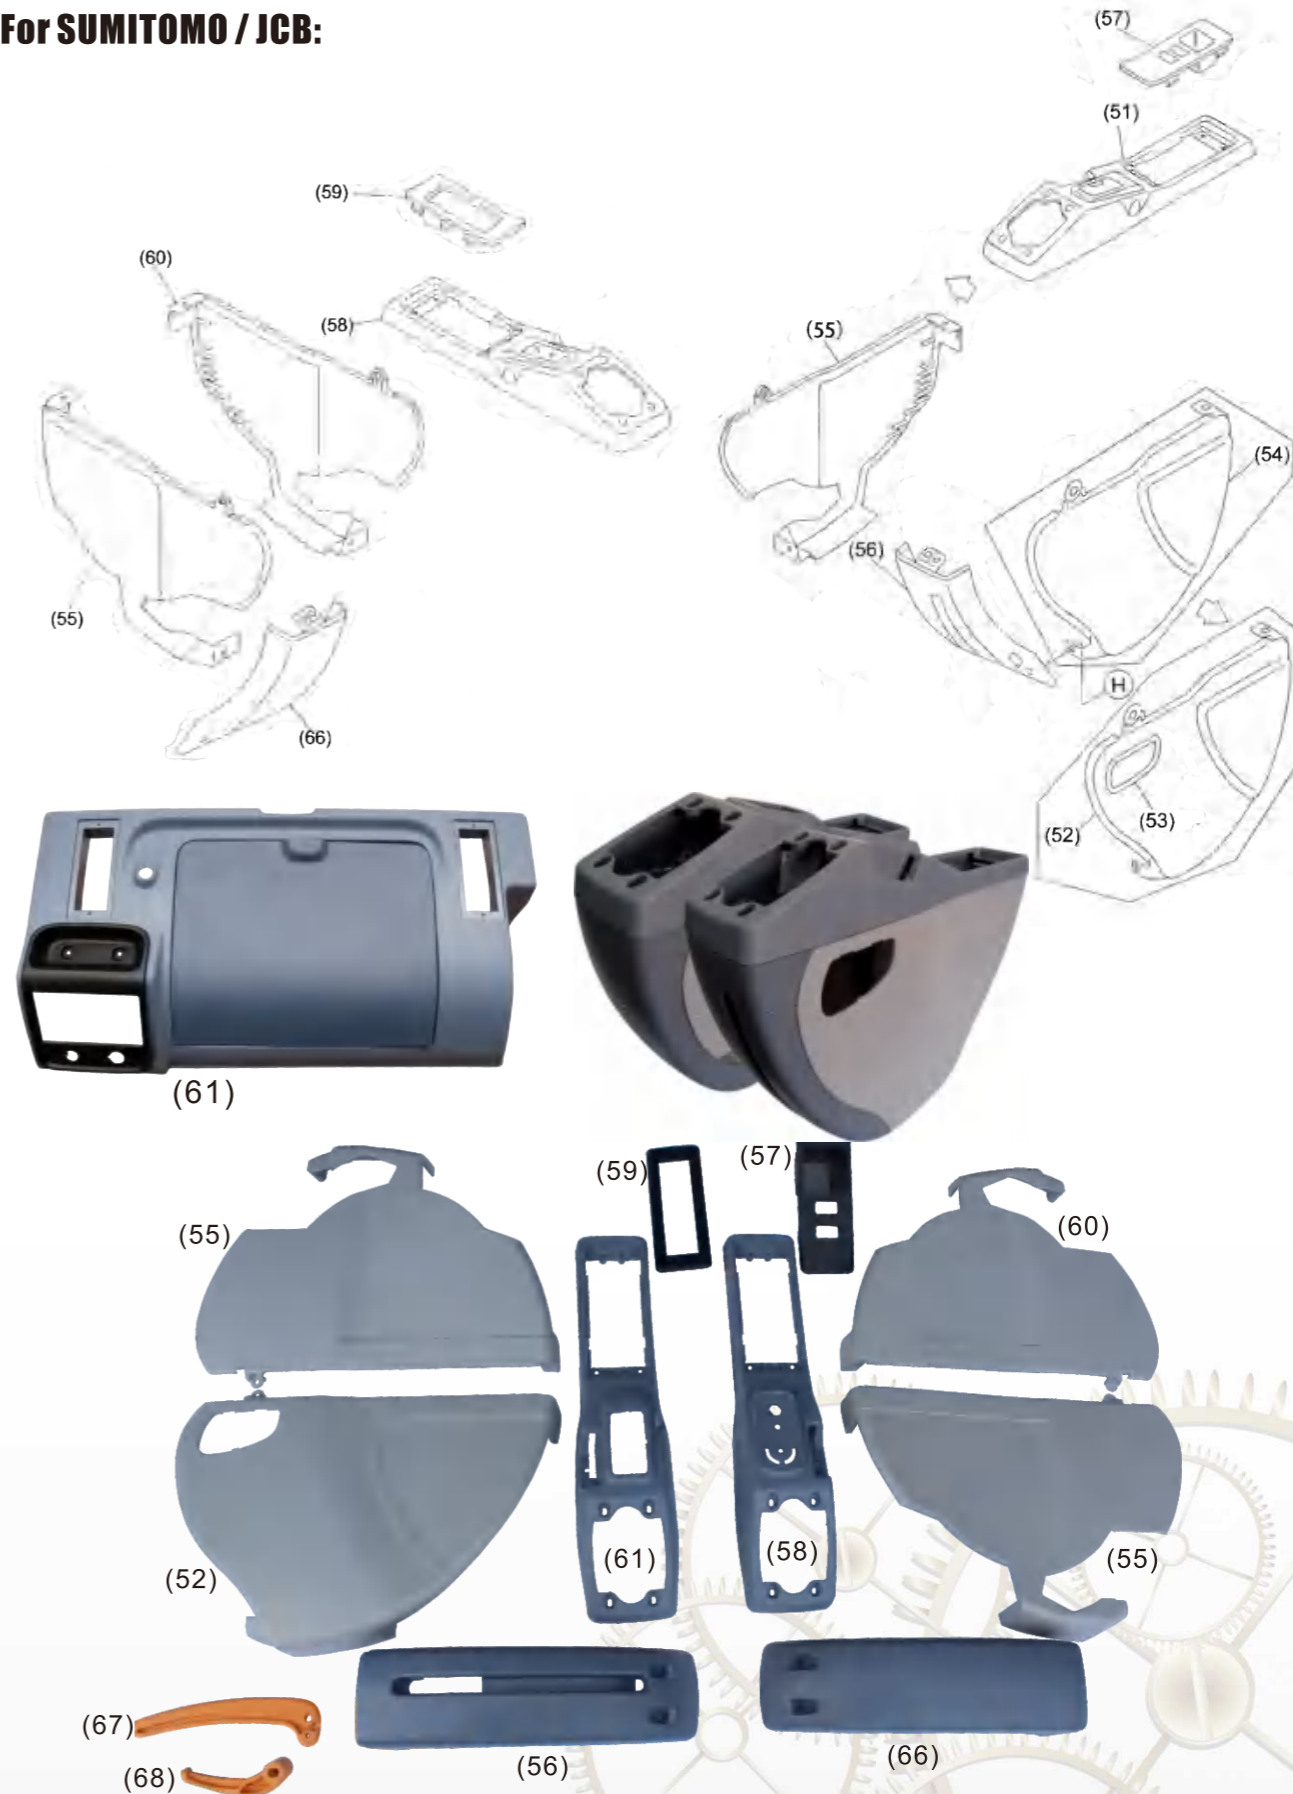

Cab Interiors

For SUMITOMO / JCB: