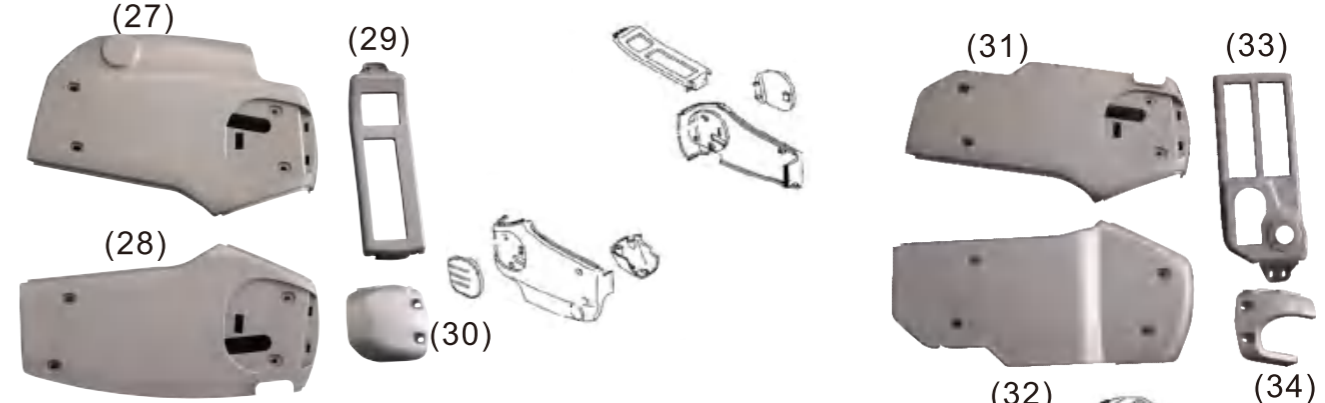

Cab Interiors

For HITACHI EX: